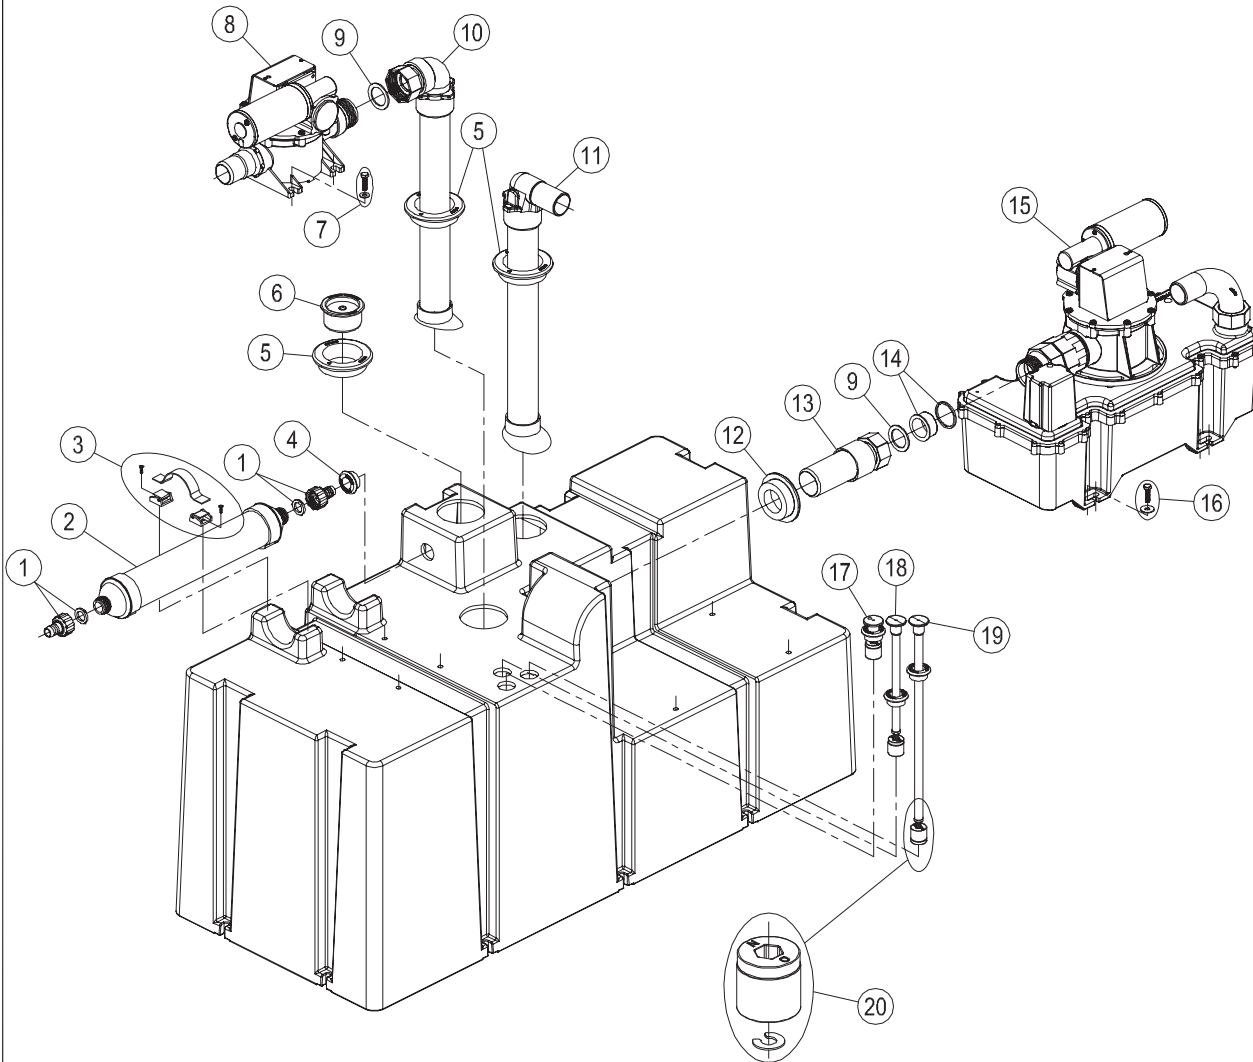

PARTS LIST: 42 GALLON HTS / 322714212 & 322014224

ITEM	PART NUMBER & DESCRIPTION
1	385310135 VENT FILTER FITTINGS
2	309310001 VENT FILTER REPLACEMENT
3	385310673 VENT FILTER MOUNTING KIT
4	385311164 1/2" SEALING GROMMET
5	385311110 2" SEALING GROMMET
6	313255247 TANKSAVER **INCLUDES ITEM 5.
7	385311163 PUMP MTG HARDWARE
8	N/A DISCHARGE PUMP
9	385311233 1-1/2" SLIP SEAL REPLACEMENT
10	385311575 ELBOW DIPTUBE w/SWIVEL NUT **INCLUDES ITEM 5 & 9.
11	385311573 90° ELBOW DIPTUBE ASSEMBLY **INCLUDES ITEM 5.
12	385311111 1-1/2" SEALING GROMMET
13	385311236 VG/TANK INLET FITTING **INCLUDES ITEM 9 & 12.
14	385311237 VG SLIP SEAL ADAPTER KIT
15	N/A VACUUM GENERATOR 4
16	385311162 VG MTG HARDWARE
17	313900101 TANK FULL LEVEL **INCLUDES ITEM 4.
18	385311253 ADJUSTABLE TANK LEVEL 12". **INCLUDES ITEM 4.
19	385311254 ADJUSTABLE TANK LEVEL 24" **INCLUDES ITEM 4.
20	385311103 TANK LEVEL FLOAT & LOCK RING