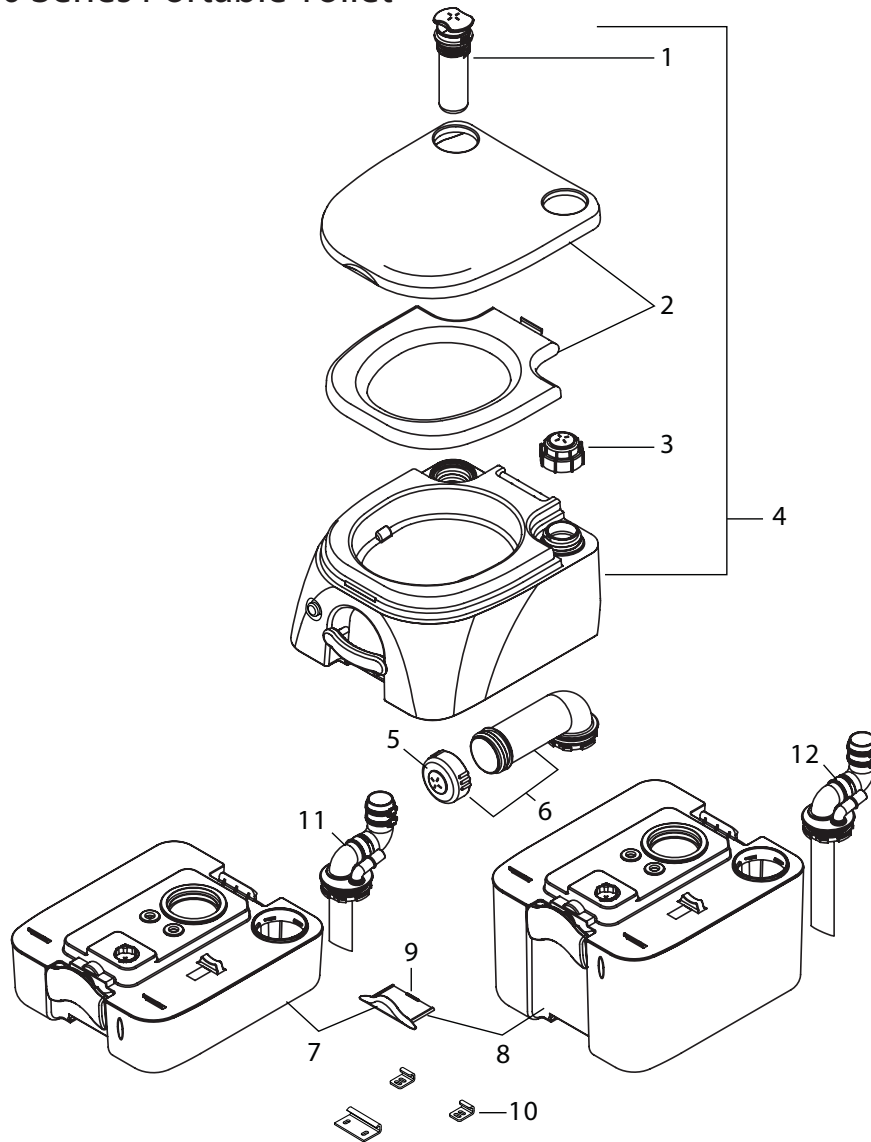

PARTS LIST - 970 Series Portable Toilet

NO.	PART NUMBER	DESCRIPTION	
1	385311528	Air pump	
2	385311529	Seat cover and seat	
3	385311530	Water cap	
4	385311531	Bowl assembly	
5	385311532	Discharge spout cap	
6	385311533	Discharge spout assembly	972, 974, 975, 976
7	385311534 385311535	Holding tank assembly (tan) Holding tank assembly (gray)	2.6 gal./9.8 L - 972, 974, 974MSD
8	385311536 385311537	Holding tank assembly (tan) Holding tank assembly (gray)	5.0 gal./18.9 L - 975, 975MSD, 976
9	385311538 385311539	Locking handle (tan) Locking handle (gray)	972, 974, 974MSD, 975, 975MSD, 976
10	385311564	Mounting brackets	974, 974MSD, 975, 975MSD
11	385320006	MSD fitting	974MSD
12	385320007	MSD fitting	975MSD