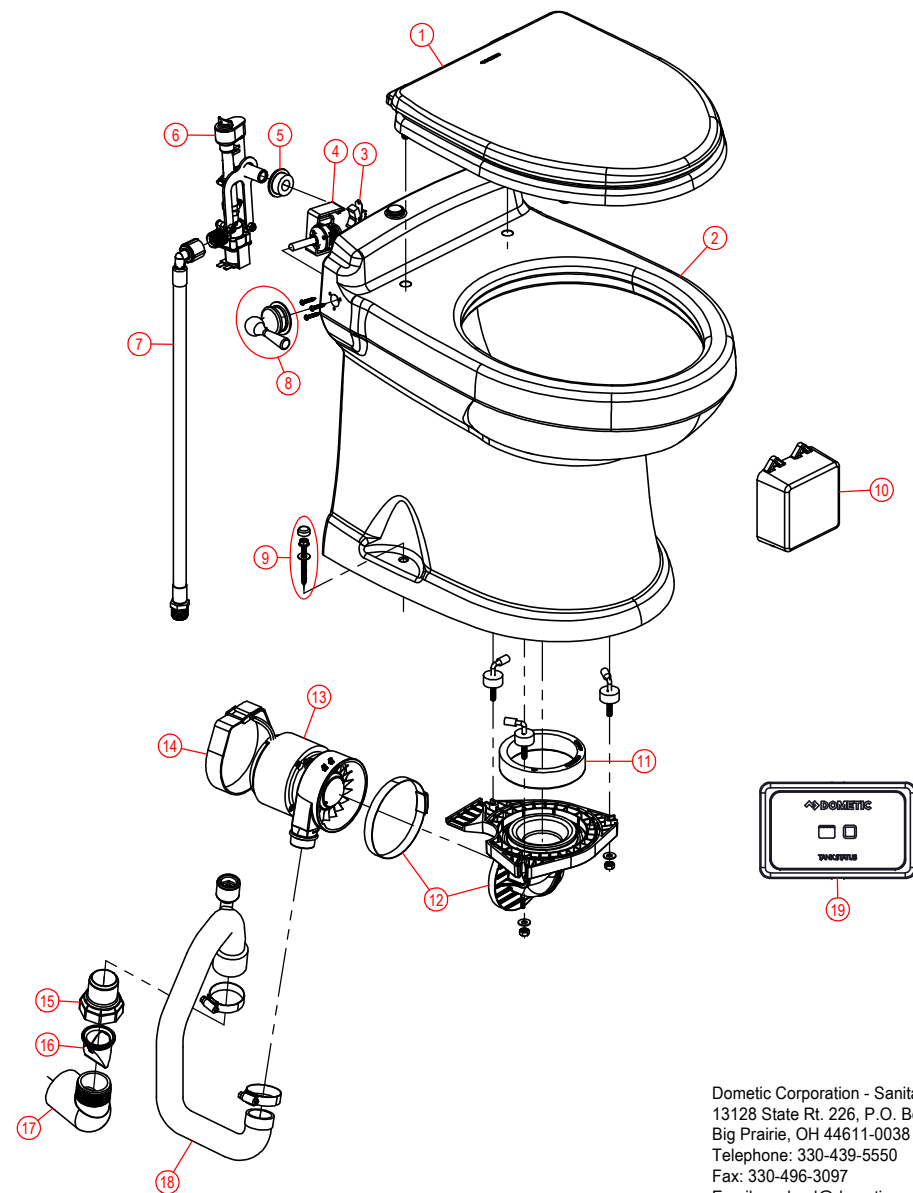

## PARTS LIST: 8746 TALL MASTER FLUSH TOILET

ITEM	PART NUMBER & DESCRIPTION
1	385311005 - SEAT/COVER WOOD - WHITE **Includes Mounting Hardware.
2	385311730 - CONCERTO TALL SERIES BOWL KIT - WHITE
3	385311703 - FLUSH HANDLE SWITCH w/WIRING HARNESS
4	385311704 - FLUSH HANDLE ASSEMBLY **Includes Item 3 & Mounting Screws.
5	385311164 - 1/2" SEALING GROMMET
6	385312135 - VACUUM BRK / WATER VALVE KIT - 12vdc ** Includes Item 4.
7	385311547 - WATER SUPPLY HOSE REPLACEMENT
8	385311141 - FLUSH HANDLE KIT - NICKLE
9	385311022 - BOWL MOUNTING HARDWARE KIT WHT/BONE
10	385880085 - CONTROL MODULE 12/24VDC (DBL)
11	385312137 - BOWL ADAPTER SEAL REPLACEMENT **Includes Mounting Hardware.
12	385312138 - BOWL TRANSITION ADAPTER KIT **Includes Item ? & Mounting Hardware
13	385880068 - MOTOR/MACERATOR ASSY - 12VDC
14	385880083 - MOTOR/PUMP MOUNTING STRAP
15	385880070 - DISCHARGE TUBE VALVE ADAPTER
16	385311620 - 1-1/2" CHECK VALVE
17	385311880 - 1-1/2" SLIP X MALE THREAD ELBOW
18	385312139 - DISCHARGE TUBE REPLACEMENT KIT **Includes Clamps & Antisiphon Valve.
19	313002310 - DOMETIC TANK MONITOR/FULL PANEL
NOT SHOWN	385311781 - FLUSH SWITCH WIRE HARNESS-8700 SERIES

# PARTS LIST: 8746 TALL MASTER FLUSH TOILET

## WIRING DIAGRAM

WIRING DIAGRAM DWG REF.:  
345860; SHEET 3