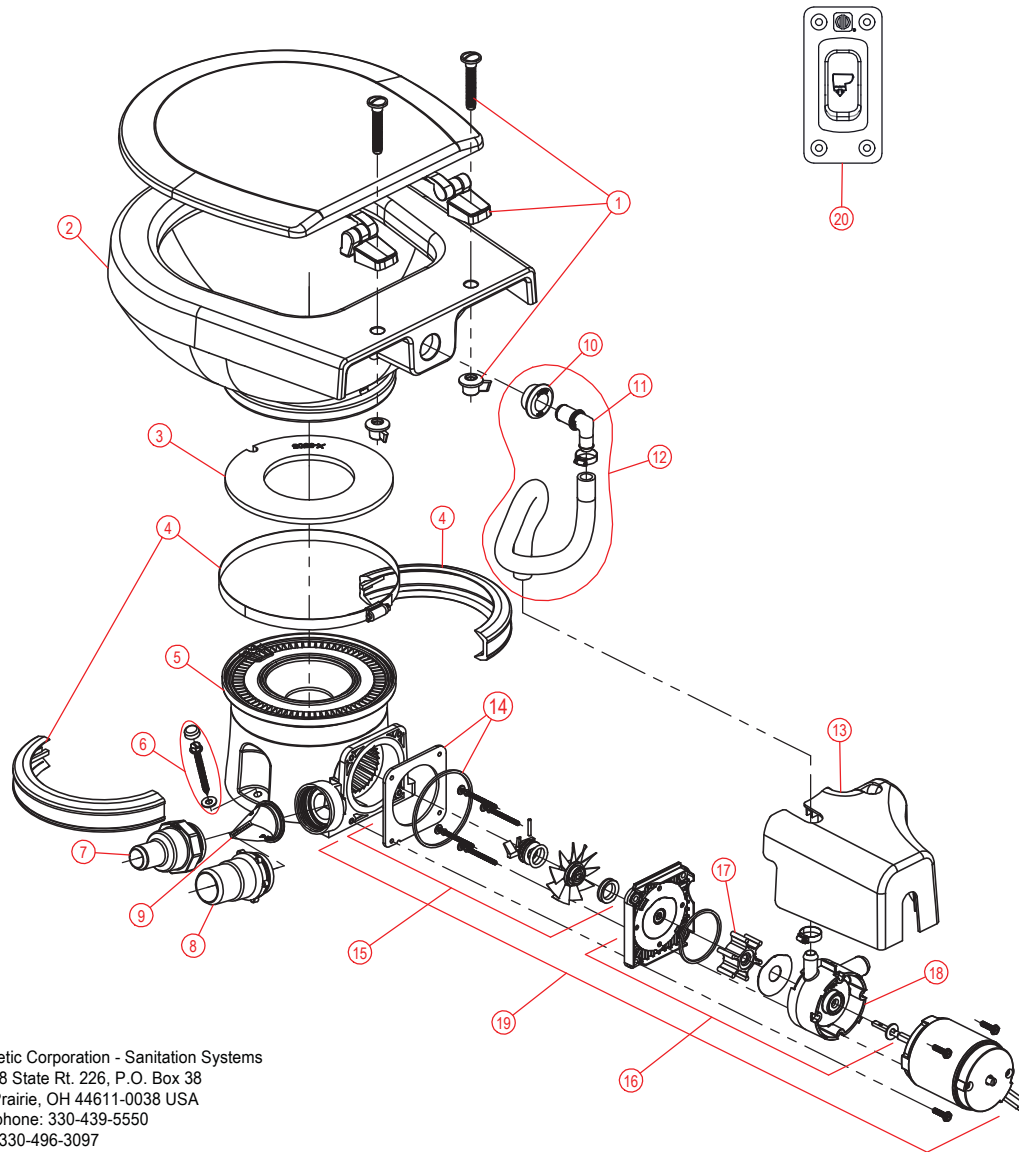

## PARTS LIST: ORBIT 7260 STANDARD VERSION

ITEM	PART NUMBER & DESCRIPTION
1	385344436 - SEAT/COVER - WHITE 385344437 - SEAT/COVER - BONE **Includes Mounting Hardware.
2	385310676 - BOWL KIT - WHITE 385310781 - BOWL KIT - BONE
3	385311979 - BOWL SEAL
4	385310025 - BOWL/BASE CLAMP KIT - WHITE 385310048 - BOWL/BASE CLAMP KIT - BONE
5	385311980 - BASE KIT - WHITE 385311981 - BASE KIT - BONE
6	385310679 - MOUNTING HARDWARE
7	385880072 - 1" VALVE ADAPTER
8	385311315 - 1-1/2" VALVE ADAPTER
9	385311620 - 1-1/2" CHECK VALVE
10	385311164 - 1/2" SEALING GROMMET
11	385312021 - BOWL SUPPLY HOSE ELBOW ADAPTER **Includes Item 10.
12	385312022 - BOWL SUPPLY HOSE KIT - RAW WATER **Includes Items 10; 11 & Clamps
13	385311985 - 7000 SERIES PUMP/MOTOR COVER - WHITE 385311986 - 7000 SERIES PUMP/MOTOR COVER - BONE
14	385312033 - FLANGE GASKET REPLACEMENT KIT
15	385311988 - MACERATOR BLADE REBUILD KIT **Includes Mounting Hardware.
16	385311989 - WATER PUMP REBUILD KIT **Includes all Mounting Hardware & Pump Seals.
17	385311990 - WATER PUMP IMPELLER/SEAL REPLACEMENT **Includes all Pump Seals.
18	385311991 - WATER PUMP HOUSING **Includes Pump Seals.
19	385311993 - PUMP/MOTOR 12v REPLACEMENT-COMPLETE 385311994 - PUMP/MOTOR 24v REPLACEMENT-COMPLETE **Includes Items 14-17 & Clamps.
20	385311997 - DFS-1F FLUSH SWITCH PANEL **Includes Mounting Screws.