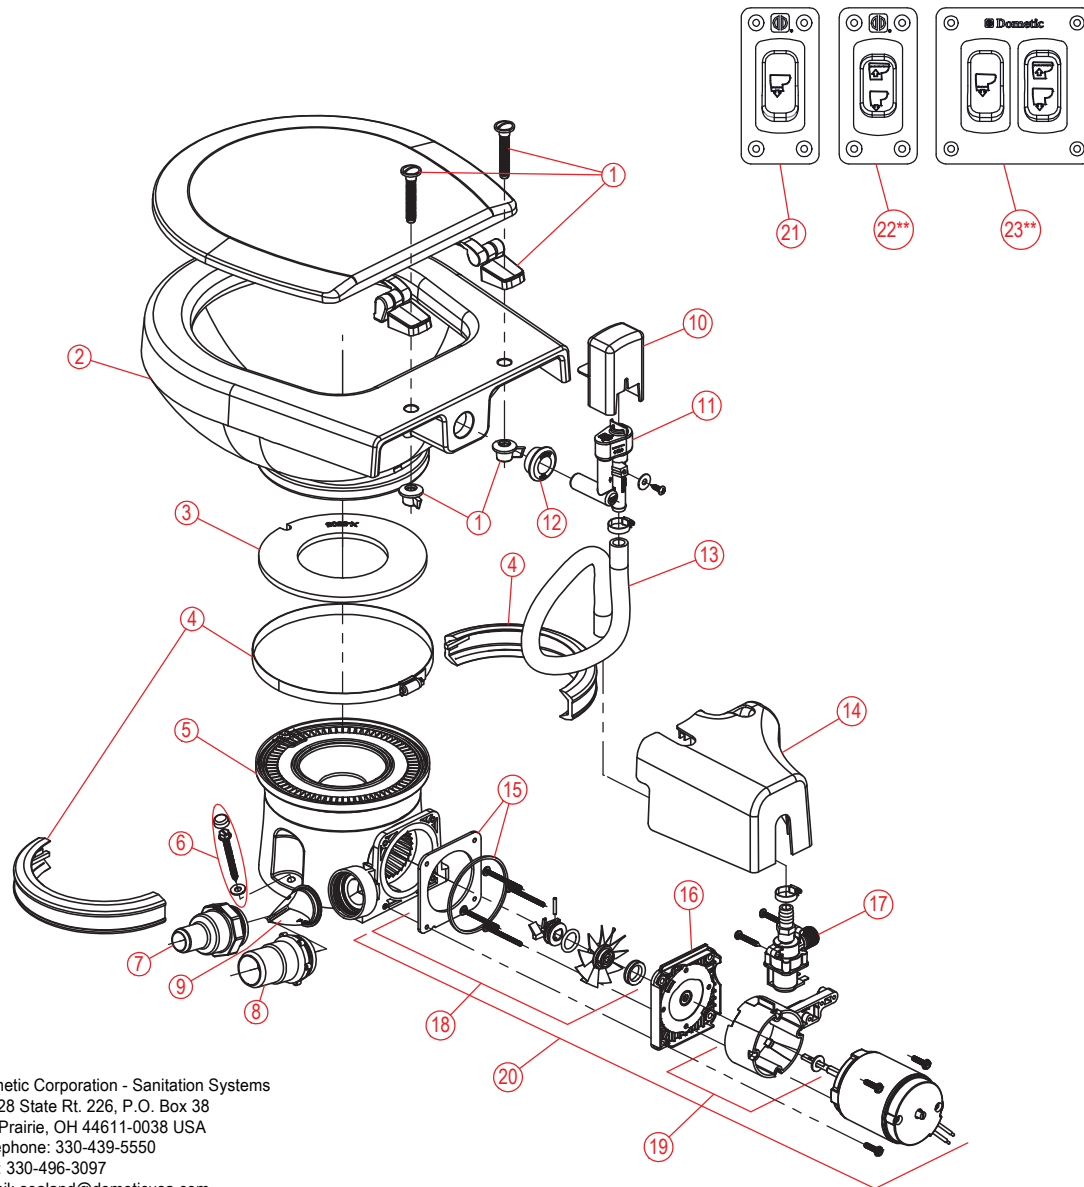

PARTS LIST: ORBIT 7220 STANDARD VERSION

ITEM	PART NUMBER & DESCRIPTION
1	385344436 - SEAT/COVER - WHITE 385344437 - SEAT/COVER - BONE **Includes Mounting Hardware.
2	385310676 - BOWL KIT - WHITE 385310781 - BOWL KIT - BONE
3	385311979 - BOWL SEAL
4	385310025 - BOWL/BASE CLAMP KIT - WHITE 385310048 - BOWL/BASE CLAMP KIT - BONE
5	385311980 - BASE KIT - WHITE 385311981 - BASE KIT - BONE
6	385310679 - MOUNTING HARDWARE
7	385880072 - 1" VALVE ADAPTER
8	385311315 - 1-1/2" VALVE ADAPTER
9	385311620 - 1-1/2" CHECK VALVE
10	385310696 - VACUUM BREAKER COVER - WHITE 385310782 - VACUUM BREAKER COVER - BONE **Includes Mounting Hardware.
11	385310687 - VACUUM BREAKER REPLACEMENT **Includes Item 12.
12	385311164 - 1/2" SEALING GROMMET
13	385312020 - BOWL SUPPLY HOSE KIT - FRESH WATER **Includes Clamps.
14	385311985 - 7000 SERIES PUMP/MOTOR COVER - WHITE 385311986 - 7000 SERIES PUMP/MOTOR COVER - BONE
15	385312033 - FLANGE GASKET REPLACEMENT KIT
16	385311987 - MOTOR MOUNTING PLATE **Includes all Pump Seals & Mounting Hardware.
17	385311851 - WATER VALVE KIT - 12vdc 385311852 - WATER VALVE KIT - 24vdc **Includes mounting screws & clamps.
18	385311988 - MACERATOR BLADE REBUILD KIT **Includes Mounting Hardware.
19	385311992 - WATER VALVE MOUNTING SPACER KIT **Includes all Pump Seals.
20	385311995 - PUMP/MOTOR 12v REPLACEMENT-COMPLETE 385311996 - PUMP/MOTOR 24v REPLACEMENT-COMPLETE **Includes Items 15-18 & Clamps.
21	385311997 - DFS-1F FLUSH SWITCH PANEL **Includes Mounting Screws.
22**	385311998 - DFS-2F FLUSH SWITCH PANEL **Optional; Only Provided with 7120INT & 7220INT Models.
23**	385311702 - DFST FLUSH SWITCH PANEL **Optional; not Provided with all Models.