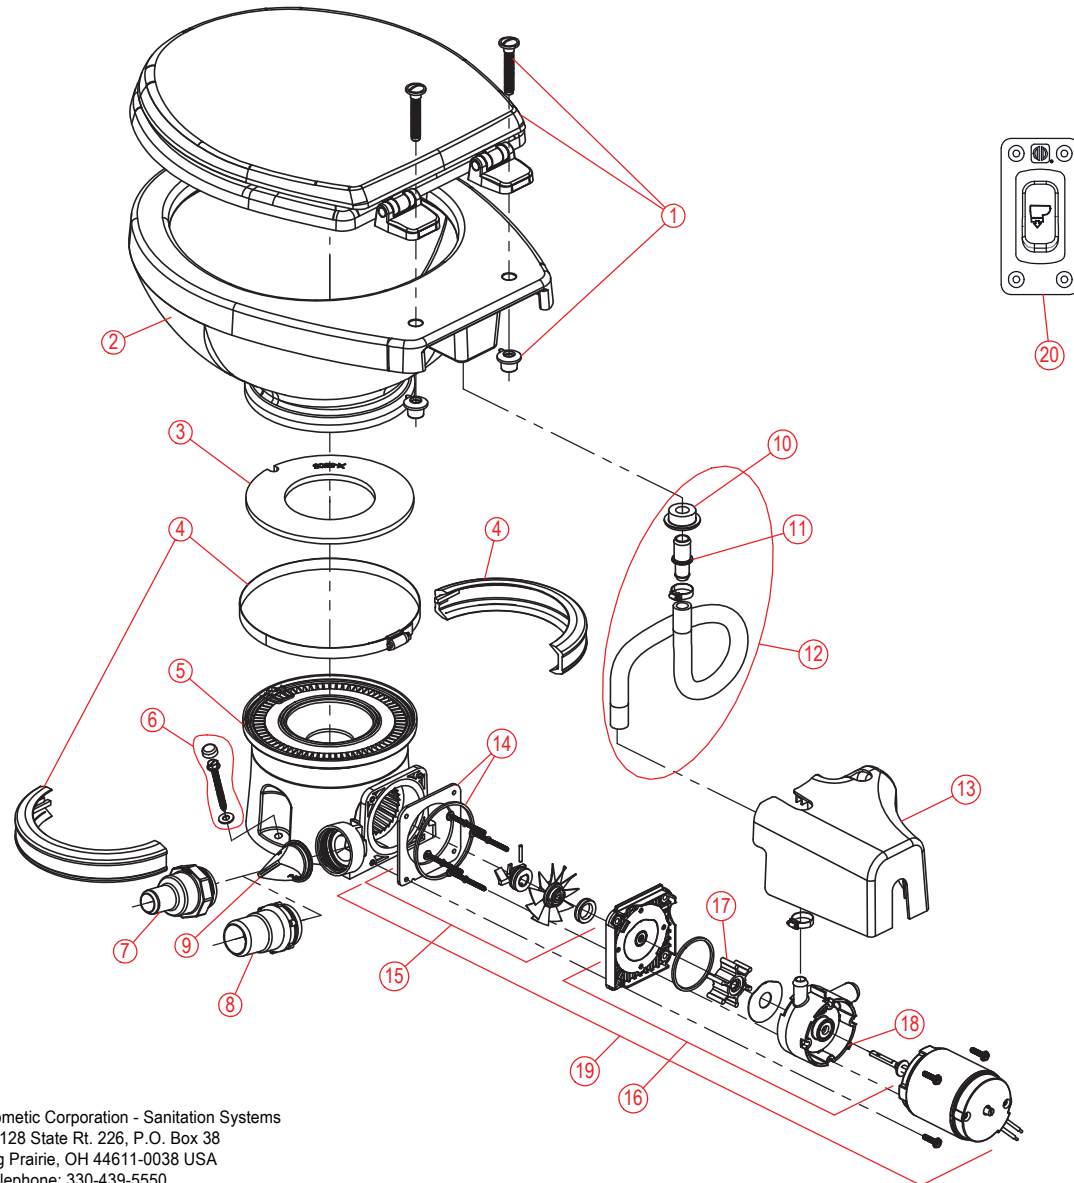

PARTS LIST: ORBIT 7160 STANDARD VERSION

ITEM	PART NUMBER & DESCRIPTION
1	385343829 - SEAT/COVER - WHITE 385343831 - SEAT/COVER - BONE **Includes Mounting Hardware.
2	385311079 - BOWL KIT - WHITE 385311080 - BOWL KIT - BONE
3	385311979 - BOWL SEAL
4	385310025 - BOWL/BASE CLAMP KIT - WHITE 385310048 - BOWL/BASE CLAMP KIT - BONE
5	385311980 - BASE KIT - WHITE 385311981 - BASE KIT - BONE
6	385310679 - MOUNTING HARDWARE
7	385880072 - 1" VALVE ADAPTER
8	385311315 - 1-1/2" VALVE ADAPTER
9	385311620 - 1-1/2" CHECK VALVE
10	385311164 - 1/2" SEALING GROMMET
11	385311982 - BOWL SUPPLY HOSE ADAPTER **Includes Item 10.
12	385311983 - BOWL SUPPLY HOSE KIT - RAW WATER **Includes Items 10; 11 & Clamps.
13	385311985 - 7000 SERIES PUMP/MOTOR COVER - WHITE 385311986 - 7000 SERIES PUMP/MOTOR COVER - BONE
14	385312033 - FLANGE GASKET REPLACEMENT KIT
15	385311988 - MACERATOR BLADE REBUILD KIT **Includes all Mounting Hardware.
16	385311989 - WATER PUMP IMPELLER/SEAL REBUILD KIT **Includes all Mounting Hardware & Pump Seals.
17	385311990 - WATER PUMP IMPELLER REPLACEMENT
18	385311991 - WATER PUMP HOUSING **Includes Pump Seals.
19	385311993 - PUMP/MOTOR 12v REPLACEMENT-COMPLETE 385311994 - PUMP/MOTOR 24v REPLACEMENT-COMPLETE **Includes Items 14-17 & Clamps.
20	385311997 - DFS-1F FLUSH SWITCH PANEL **Includes Mounting Screws.