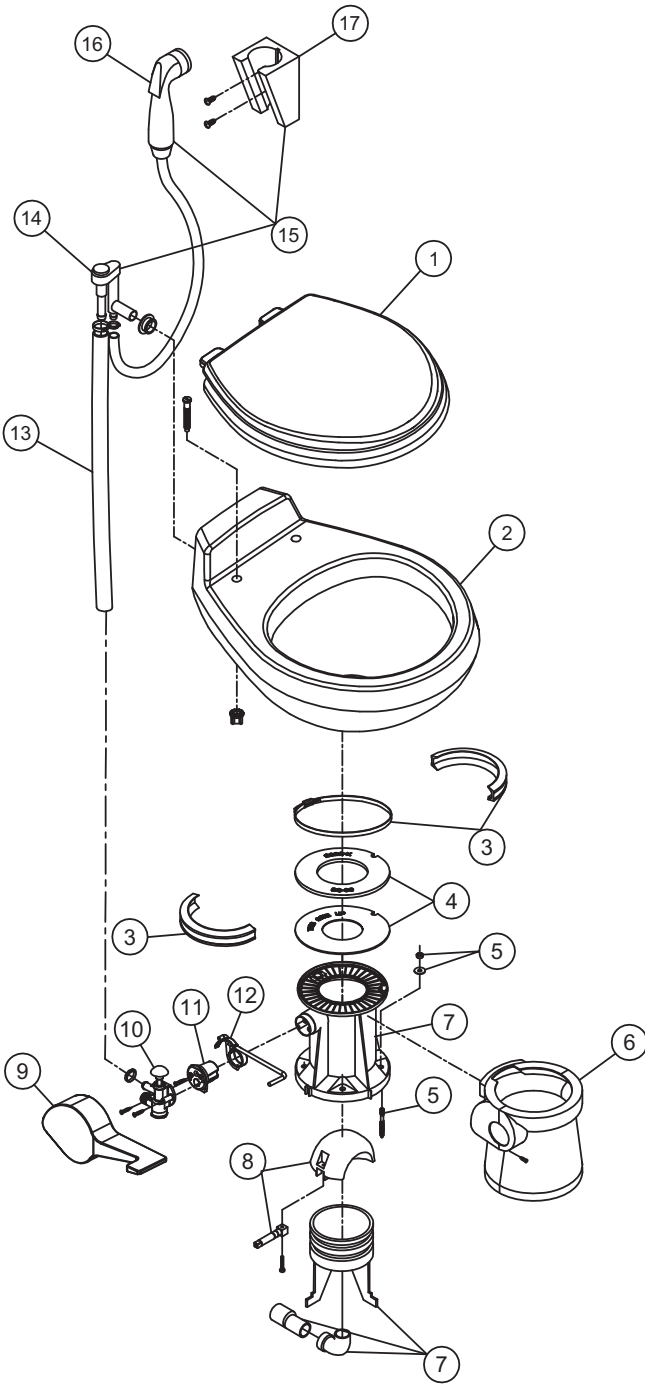

PARTS LIST: 548+

ITEM	PART NO.	DESCRIPTION
1	385343829	KIT, SEAT-CV'R 500+ - WHITE
	385343831	KIT, SEAT-CV'R 500+ - BONE
	385343897	KIT, SEAT-CV'R 500+ - PLAT
	385343901	KIT, SEAT-CV'R 500+ - EBONY
2	385310739	CHINA BOWL KIT, WHITE
	385310740	CHINA BOWL KIT, BONE
	385310741	CHINA BOWL KIT, PLATINUM
	385310742	CHINA BOWL KIT, EBONY
3	385310048	BAND AND HALF CLAMP, KIT
4	385311462	SEAL REPLACEMENT , KIT
5	385316323	MOUNTING HARDWARE
6	385310136	PEDESTAL COVER KIT , WHITE
	385310137	PEDESTAL COVER KIT , BONE
	385310138	PEDESTAL COVER KIT , PLATINUM
	385310174	PEDESTAL COVER KIT , EBONY
7	385310129	BASE KIT, WHITE (inc items 3-12)
	385310130	BASE KIT, BONE (inc items 3-12)
	385310131	BASE KIT, PLATINUM (inc items 3-12)
	385310172	BASE KIT, EBONY (inc items 3-12)
8	385318162	KIT,BALL,SHAFT & CART, WHITE(inc. item 11)
	385310177	KIT,BALL,SHAFT & CART, EBONY(inc. item 11)
9	385310114	PEDAL COVER, WHITE
	385310115	PEDAL COVER, BONE
	385310116	PEDAL COVER, PLATINUM
	385310175	PEDAL COVER, EBONY
10	385314349	WATER VALVE, KIT
11	385236096	SPRING CARTRIDGE, KIT
12	385310578	PEDAL, CARTRIDGE, KIT (inc. item 11)
13	385340177	HOSE, SUPPLY - BONE, EBONY, PLAT
	385345377	HOSE, SUPPLY - WHITE
14	385316906	VACUUM BREAKER, KIT - WITHOUT SPRAY
	385230335	VACUUM BREAKER, KIT - WITH SPRAY
15	385319056	VACUUM BREAKER, SPRAY & BRACKET, CHR
	385319057	VACUUM BREAKER, SPRAY & BRACKET, EBY
16	385310809	HAND SPRAY, CHROME
	385310873	HAND SPRAY, EBONY
17	385311131	BRACKET, HAND SPRAY-CHROME
	385311125	BRACKET, HAND SPRAY EBONY