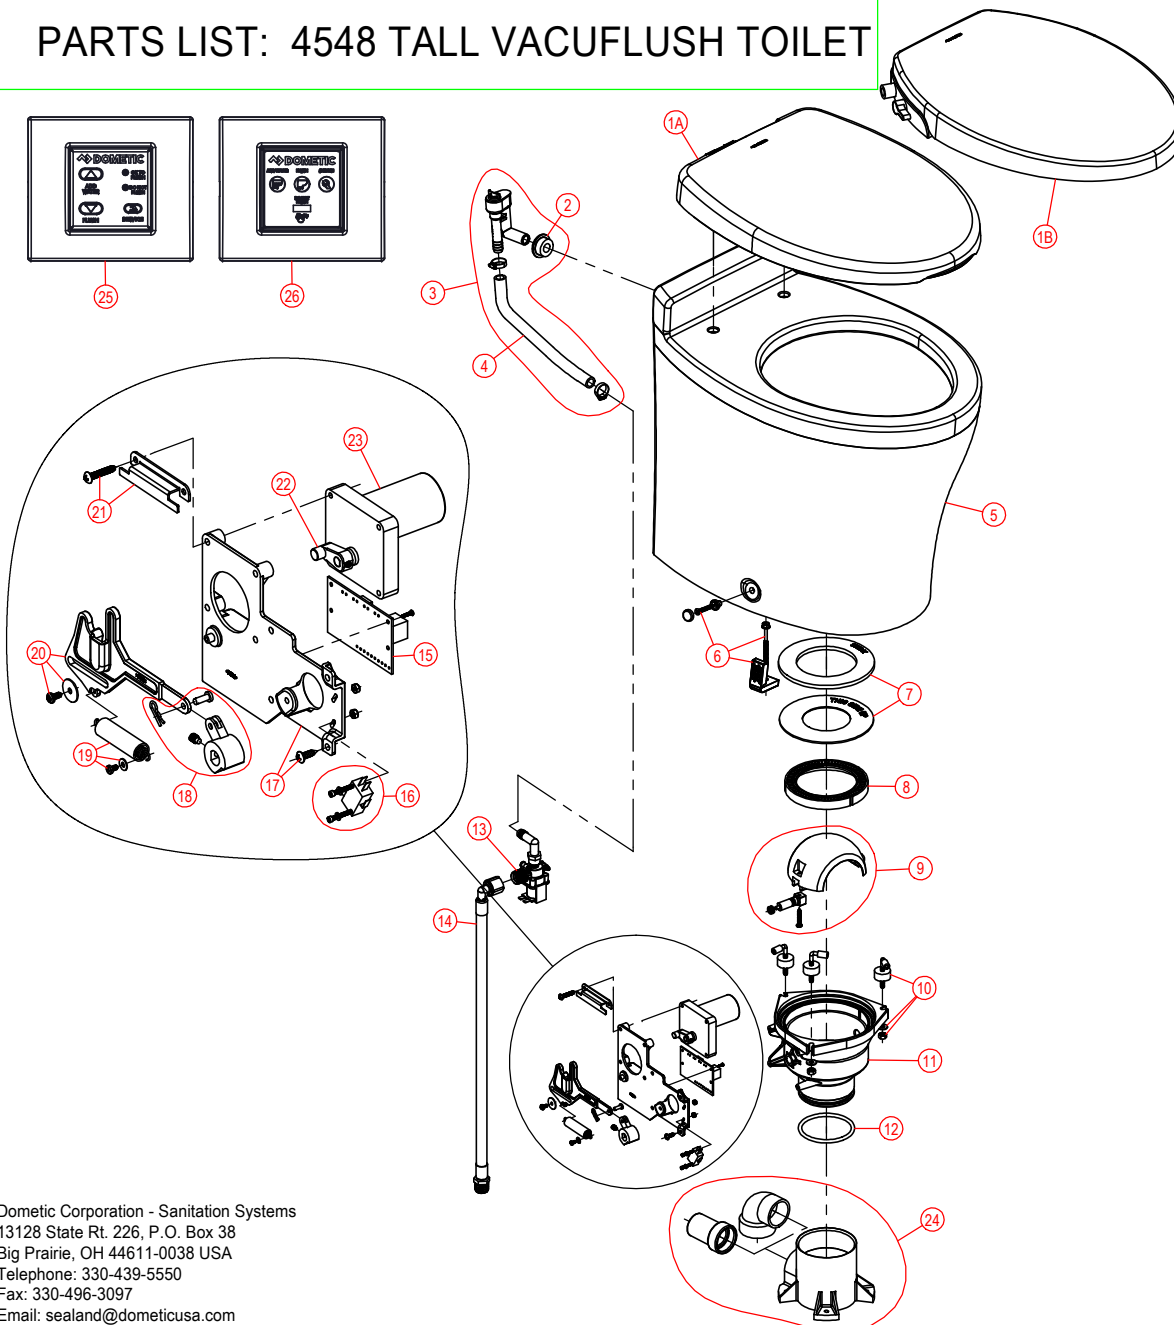

PARTS LIST: 4548 TALL VACUFLUSH TOILET

ITEM	PART NUMBER & DESCRIPTION
1A	385312152 - MODERNO SEAT/COVER SOFT-CLOSE - WHITE **Includes Mounting Hardware.
1B	385312156 - MODERNO BIDET SEAT - WHT **Includes Mounting Hardware (Model 4548 w/ Bidet).
2	385311164 - 1/2" SEALING GROMMET
3	385310807 - VACUUM BREAKER KIT **Includes Items 2 & 4.
4	385311869 - BOWL SUPPLY HOSE **Includes Mounting Clamps.
5	385312154 - MODERNO TALL SERIES BOWL KIT - WHITE
6	385311463 - BOWL MOUNTING HARDWARE KIT
7	385311009 - FLUSH BALL SEAL REP'L KIT **Includes Item 10.
8	385311292 - BASE FLUSH BALL RING KIT
9	385310969 - FLUSH BALL/SHAFT REP'L KIT
10	385311011 - BASE TO BOWL MOUNTING HARDWARE
11	385311754 - '48 PLUG-IN BASE KIT w/VAC BRK'R-12v 385311755 - '48 PLUG-IN BASE KIT w/VAC BRK'R-24v **Includes 3 & 7-23.
12	385311294 - BASE O'RING REP'L KIT
13	385311545 - WATER VALVE KIT - 12VDC 385311546 - WATER VALVE KIT - 24VDC
14	385311547 - WATER SUPPLY HOSE REPLACEMENT
15	385311690 - 12VDC & 24VDC CONTROL MODULE
16	385311673 - FLUSH ACTUATION SWITCH
17	385311394 - FLUSH MECHANISM w/MTG BRACKET **Includes Items 16; 18; 19; 20; 21.
18	385311296 - FLUSH BALL CAM REP'L KIT
19	385311393 - FLUSH MECHANISM RETURN SPRING
20	385311392 - FLUSH MECHANISM LINKAGE
21	385311429 - FLUSH LINKAGE GUIDE BRACKET
22	385311299 - MOTOR DRIVE ARM REP'L KIT
23	385311300 - MOTOR REPLACEMENT KIT - 12VDC 385311390 - MOTOR REPLACEMENT KIT - 24VDC **Includes Item 21.
24	385311056 - DISCHARGE ADAPTER KIT (ABOVE FLOOR) **Includes Mounting Hardware.
25	313408010 - VF CONTROL PNL STD - GRAY 313408020 - VF CONTROL PNL STD - WHITE
26	313418010 - VF SHW CONTROL PNL STD - BLK 313418020 - VF SHW CONTROL PNL STD - WHT

PARTS LIST: 4548 TALL VACUFLUSH TOILET

NOTE: DEUTSCH/AMP PLUGS AND RECEPTACLES ARE OPTIONAL ELECTRICAL CONNECTORS ON VARIOUS PRODUCT MODELS. YOUR INSTALLED MODEL MAY OR MAY NOT HAVE DEUTSCH/AMP ELECTRICAL CONNECTORS. OEM SUPPLIED WIRING CAN ALSO VARY IN COLOR.