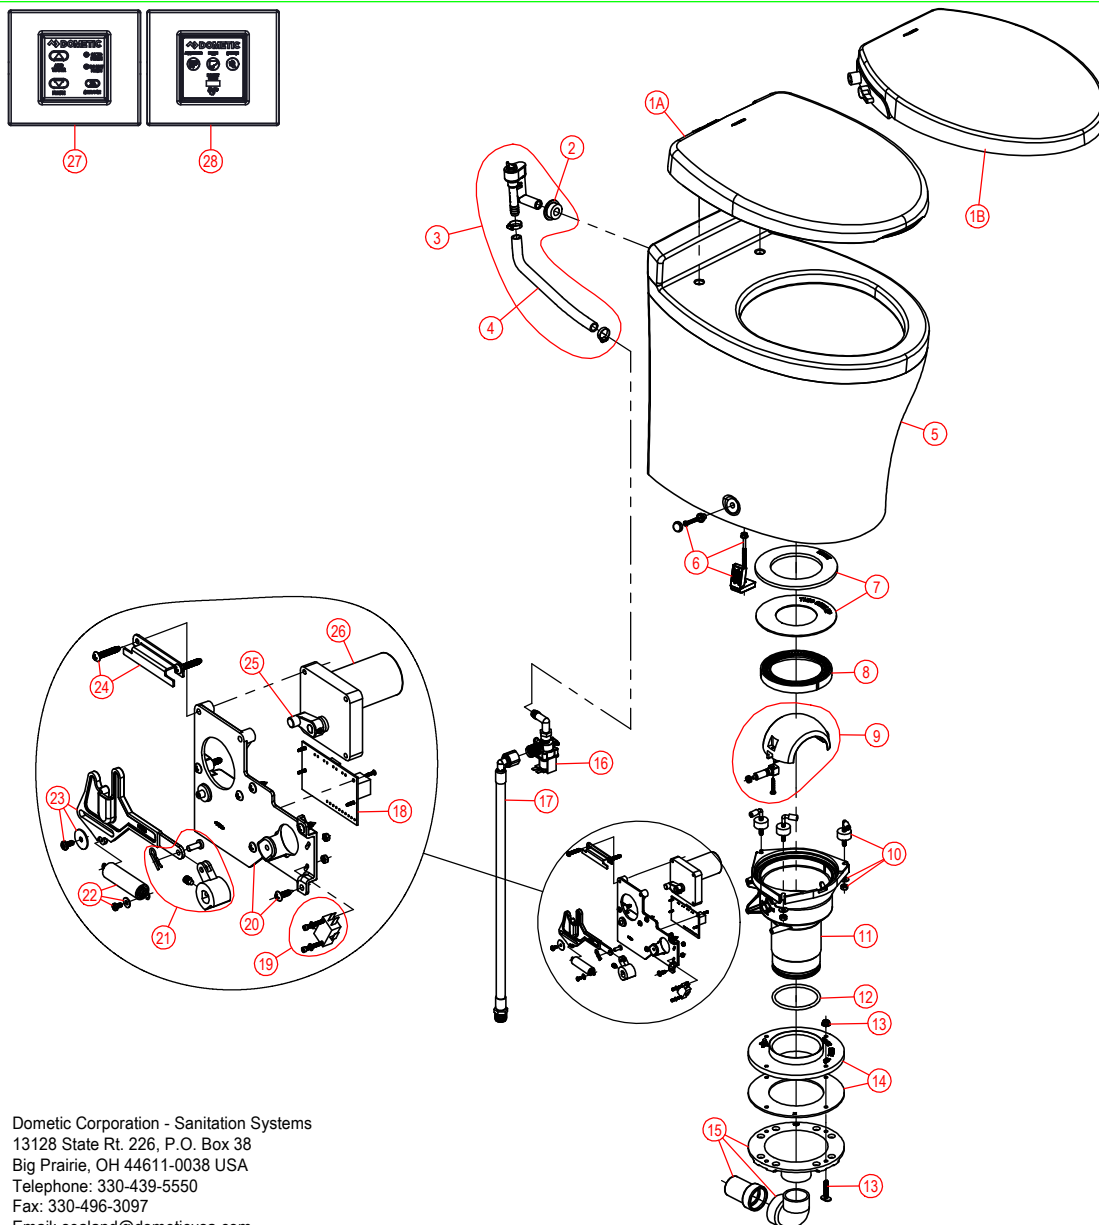

PARTS LIST: 4509 TALL VACUFLUSH TOILET

ITEM	PART NUMBER & DESCRIPTION
1A	385312152 - MODERNO SEAT/COVER SOFT-CLOSE - WHITE **Includes Mounting Hardware.
1B	385312156 - MODERNO BIDET SEAT - WHT **Includes Mounting Hardware.
2	385311164 - 1/2" SEALING GROMMET
3	385310807 - VACUUM BREAKER KIT **Includes Items 2 & 4.
4	385311869 - BOWL SUPPLY HOSE **Includes Mounting Clamps.
5	385312154 - MODERNO TALL SERIES BOWL KIT - WHITE
6	385311463 - BOWL MOUNTING HARDWARE KIT
7	385311009 - FLUSH BALL SEAL REPL KIT **Includes Item 10.
8	385311292 - BASE FLUSH BALL RING KIT
9	385310969 - FLUSH BALL/SHAFT REPL KIT
10	385311011 - BASE TO BOWL MOUNTING HARDWARE
11	385311397 - '09 PLUG-IN BASE KIT w/VAC BRK'R-12v 385311398 - '09 PLUG-IN BASE KIT w/VAC BRK'R-24v **Includes 3; 7-11 & 16-26
12	385311294 - BASE O'RING REPL KIT
13	385310064 - FLOOR FLANGE MOUNTING HARDWARE
14	385311013 - FLOOR FLANGE ADAPTER KIT **Includes Item 13.
15	385318864 - VACUFLUSH FUNNEL KIT **Includes Items 8.
16	385311545 - WATER VALVE KIT - 12VDC 385311546 - WATER VALVE KIT - 24VDC
17	385311547 - WATER SUPPLY HOSE REPLACEMENT
18	385311690 - 12VDC & 24VDC CONTROL MODULE
19	385311673 - FLUSH ACTUATION SWITCH
20	385311394 - FLUSH MECHANISM w/MTG BRACKET **Includes Items 19; 21; 22; 23; 24.
21	385311296 - FLUSH BALL CAM REPL KIT
22	385311393 - FLUSH MECHANISM RETURN SPRING
23	385311392 - FLUSH MECHANISM LINKAGE
24	385311429 - FLUSH LINKAGE GUIDE BRACKET
25	385311299 - MOTOR DRIVE ARM REPL KIT
26	385311300 - MOTOR REPLACEMENT KIT - 12VDC 385311390 - MOTOR REPLACEMENT KIT - 24VDC **Includes Item 26.
27	313408010 - VF CONTROL PNL STD - GRAY 313408020 - VF CONTROL PNL STD - WHITE
28	313418010 - VF SHW CONTROL PNL STD - BLK 313418020 - VF SHW CONTROL PNL STD - WHT

PARTS LIST: 4509 TALL VACUFLUSH TOILET

NOTE: DEUTSCH/AMP PLUGS AND RECEPTACLES ARE OPTIONAL ELECTRICAL CONNECTORS ON VARIOUS PRODUCT MODELS. YOUR INSTALLED MODEL MAY OR MAY NOT HAVE DEUTSCH/AMP ELECTRICAL CONNECTORS. OEM SUPPLIED WIRING CAN ALSO VARY IN COLOR.